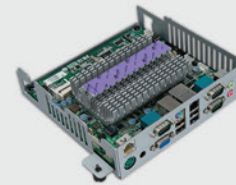

K-9000

“Touch the world best POS system, K-POS Series”

K-9000 is designed to provide outstanding performance for your business and to protect your business.

High Performance

- High-performance CPU loaded
- Vivid high-definition screen using LED technology
- Low-noise and low-heat using fan-less type

Stylish Design

- Polished appearance of having tender curve

Slim & Compact

- Ultra-thin and sleek exterior

Simple & Easy Maintenance

- Easy assembly & disassembly without tools
- Convenient access to Mother Board

K-9000

- Premium POS system designed for hospitality and retail
- Combined high technology and sleek design
- Maximum reliability
- Industry-leading durability and serviceability
- Vivid LED screen for the best view
- Tools-free maintenance with great ease

Specification

Item	Specification	
Main	Formfactor	170 mm(W) x 170mm(L): Embedded Mini ITX Platform
	CPU	Onboard Intel Celeron 1037U 1.8GHz (Dual Core)
	Chipset	Intel NM70 Express Chipset
	Memory	DDR3 SODIMM 2GB (up to 8GB by 2 x Slots)
	Storage	2.5" SATA-II 320GB HDD
Primary Display	LCD	15-inch TFT LED LCD (350cd), LVDS Interface
	Resolution	1024 x 768
	Touch	15-inch 5-Wire Resistive Frame Type, Serial Interface
I/O Port	Indicator	2 x LED
	Speaker	1 x 1W
	USB	6 x USB (Rear: 4 x USB, Side: 2 x USB)
	Serial	4 x RS-232C (3 x Powered DSUB-9, 1 x RJ-45) COM 1~4: 0/5/12V by BIOS select
	PS/2	1 x Keyboard or Mouse
	LAN	1 x Gigabit LAN
	VGA	1 x RGB
Power	DC-IN	External 60W Adapter Input AC 100~240V/50~60Hz, Output DC 12V/5A
	Audio	2 ports (1 x Mic-in, 1 x Line-out)
User Environment	Temperature	Operating -25 to 65, Storage -35 to 75
Size	Dimension	341 x 345 x 209 (WxDxH)
	Weight	6.6 Kg (without MSR) / 6.9 kg (with MSR)
Optional Peripherals	MSR	ISO 1,2,3 Tracks Reading
	OS	POSReady2009 / POSReady7
	Storage	SATA-III HDD 320GB / SSD 64GB
	2nd Display	15-inch LED LCD (1024 x 768) 9.7-inch TFT LCD (1024 x 768)