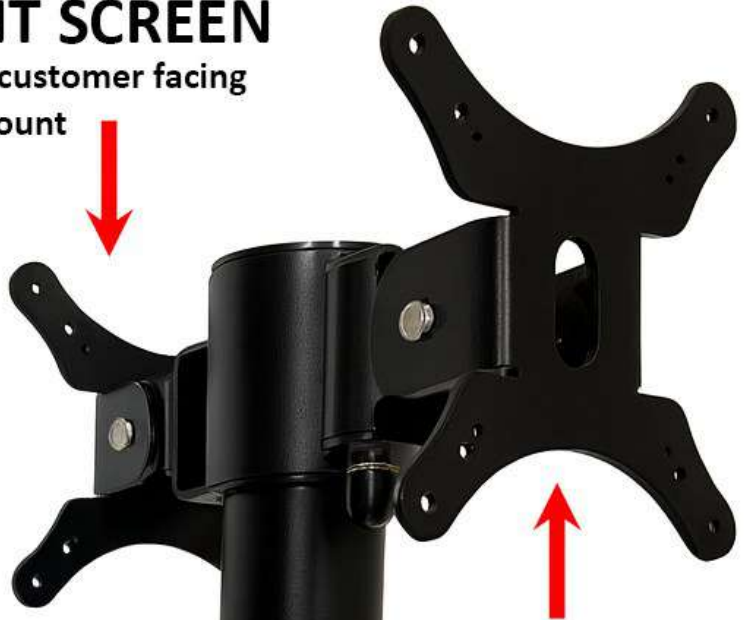

FRONT SCREEN

Optional customer facing screen mount

EFT HOLDER

Adjustable vertically and horizontally

EFT Mount - 280mm

VESA BRACKET

Adjustable left to right, up and down

Pole - 500mm

Single Vesa mount

Dual Vesa mount

Fits 100mm and 75mm Terminals