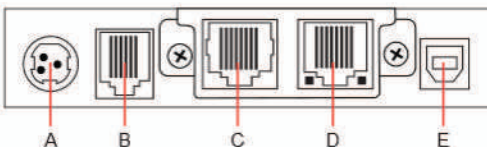

Features

- Triple Interface Standard – Serial + Ethernet + USB.
- Guillotine Style, Jam-Free Auto-Cutter.
- Black/Red or Black/Blue Two-Colour Printing Available on Appropriate Paper.
- Accepts 2-1/4" (58mm) or 3-1/8" (80mm) Thermal Paper Rolls.
- Stores/Prints User Defined Graphic Logos, Coupons or Advertising Messages.
- Stores Up to 255 Images (384) Kbytes in Non-Volatile Memory.
- Easy-to-Use Utilities Simplify Loading Images and Watermarks.
- Built-in Wall Mount Capability.
- Integrated Kitchen Bell Interface.

SAM4S GIANT 100 SPECIFICATION

ITEMS	Printing Speed	Maximum 250mm/Sec.
	Resolution	180DPI.
PAPER	Printing Width	Maximum 72mm.
	Loading	Drop-In Type.
	Dimension	80mm (Maximum) x Ø83mm.
MEMORY	Auto Cutter	Guillotine Type (Jam-Free).
	PGM Memory	2 Mbyte.
	Data Memory	8 Mbyte.
	Data Buffer	64KB
RELIABILITY	Mechanism (MCBF)	70,000,000 Lines.
	TPH	1 x 108 Pulse, 150Km.
	Auto Cutter	1,500,000 Cut.
	Drivers	Windows Driver, OPOS Driver, Linux Driver, Mac Driver, Android SDK.
	Drawer Port	2 Ports (+24V).
	Interface	USB + RS-232 (RJ-45) + Ethernet (Standard), USB + Wi-Fi (Optional).
OPTIONS	Dimensions	120(H) x 142(D) x 128(W)mm.
	Kitchen Bell	Yes.
	Splash Cover	Yes.
	Paper Partition	Yes (Default).
BARCODE		UPC-A, UPC-E, EAN8, EAN13, Code 39, Code 93, Code 128, ITF, CODABAR, PDF417, QRCode.
DRIVERS		WEPOS, POSReady2009, Windows XP Pro, Windows Vista, Windows 7 Pro, POSReady 7, Windows 8 Pro, Industry 8, OPOS, JPOS, Linux Cups, Mac (OSX 10.8), Android SDK.
SUPPLY VOLTAGE	Input Voltage	100-240V AC.
	Frequency	50-60 Hz.
	Output Voltage	24V DC.

- The Giant 100 has 'Drop & Load' print making it easy to change rolls.

- The Giant 100 has a wall mount option, ideal if space is tight.

Ports and Connectivity

- A:** DC 24V Power-In
- B:** Cash Drawer
- C:** Serial
- D:** Ethernet
- E:** USB